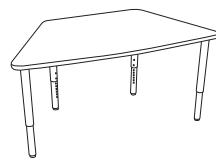

Shown here is our Mia collection that offers five shapes with three different heights at 7"H, 13"H and 17"H, with optional pull handles and casters for easy flexibility and comfort.

Mingle  
Tilted Square Table

Mingle  
Bowed Trapezoid Table

Mingle  
Boomer Table

Elliot Jr.  
Chair

Vella  
Ottoman

Raven  
Round Ottoman

Mingle Tables and Elliot Jr. Chairs