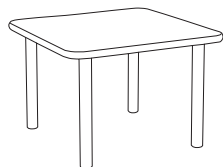

Raven  
30° Outside Curve

Tommy  
Rocking Stool

Cabana  
Round Table

Mia  
Round Ottoman

Flair  
Lounge

Raven Jr.  
Inside Curve Unit

Raven Jr.  
Backless Curve Unit

Raven Jr.  
Outside Curve Unit

Highlighting our Mingle tables here, with adjustable pin-set legs and casters, it adapts from toddlers to small kids in a variety of configurations with six table top shapes available.

**One classroom, two configurations, using the same Mingle Tables!**

Post Jr.  
Square Table

Muffet  
Ottoman

Benton Jr  
Chair

Tommy  
Rocking Stool

Mia  
Round Ottoman

Post Jr.  
Square Table

Mingle  
Boomer Table

Rewind  
Counter Height Stool