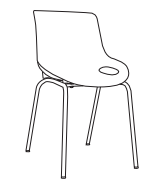

Raven  
30° Outside Curve

Tommy  
Rocking Stool

Cabana  
Round Table

Mia  
Round Ottoman

Flair  
Lounge

Raven Jr.  
Inside Curve Unit

Raven Jr.  
Backless Curve Unit

Raven Jr.  
Outside Curve Unit

Tommy  
Rocking Stool

Raven  
Round Ottoman

Mia Round Ottoman

Mia Almost Triangle Ottoman

Mia Square Ottoman

Mia Almost Rectangle Ottoman

Mia Pebble Ottoman

Elliot Jr. Chair

Shown here is our Mia collection that offers five shapes with three different heights at 7"H, 13"H and 17"H, with optional pull handles and casters for easy flexibility and comfort.

Mingle  
Tilted Square Table