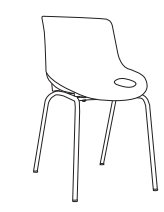

Raven  
30° Outside Curve

Tommy  
Rocking Stool

Cabana  
Round Table

Mia  
Round Ottoman

Flair  
Lounge

Raven Jr.  
Inside Curve Unit

Raven Jr.  
Backless Curve Unit

Raven Jr.  
Outside Curve Unit

Highlighting our Mingle tables here, with adjustable pin-set legs and casters, it adapts from toddlers to small kids in a variety of configurations with six table top shapes available.

**One classroom, two configurations, using the same Mingle Tables!**

Post Jr.  
Square Table

Muffet  
Ottoman

Benton Jr  
Chair

Tommy  
Rocking Stool

Mia  
Round Ottoman

Post Jr.  
Square Table

Mingle  
Boomer Table

Rewind  
Counter Height Stool

Oslo  
Counter Height Table

Elliot Jr.  
Chair

Post Jr.  
Square Table

Brighton Jr  
Single Seat

Brighton Jr  
Upholstered Table

Raven  
Round Ottoman

**ERG**  
INTERNATIONAL

[www.ERGinternational.com](http://www.ERGinternational.com)