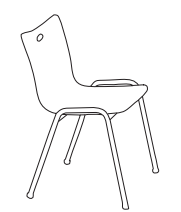

Raven  
30° Outside Curve

Tommy  
Rocking Stool

Cabana  
Round Table

Mia  
Round Ottoman

Flair  
Lounge

Raven Jr.  
Inside Curve Unit

Raven Jr.  
Backless Curve Unit

Raven Jr.  
Outside Curve Unit

Mingle  
Bowed Trapezoid Table

Mingle  
Boomer Table

Elliot Jr.  
Chair

Vella  
Ottoman

Raven  
Round Ottoman

Mingle Tables and Elliot Jr. Chairs

Highlighting our Mingle tables here, with adjustable pin-set legs and casters, it adapts from toddlers to small kids in a variety of configurations with six table top shapes available.

**One classroom, two configurations, using the same Mingle Tables!**

Post Jr.  
Square Table

Muffet  
Ottoman

Benton Jr  
Chair

Tommy  
Rocking Stool

Mia  
Round Ottoman

Post Jr.  
Square Table

Mingle  
Boomer Table

Rewind  
Counter Height Stool