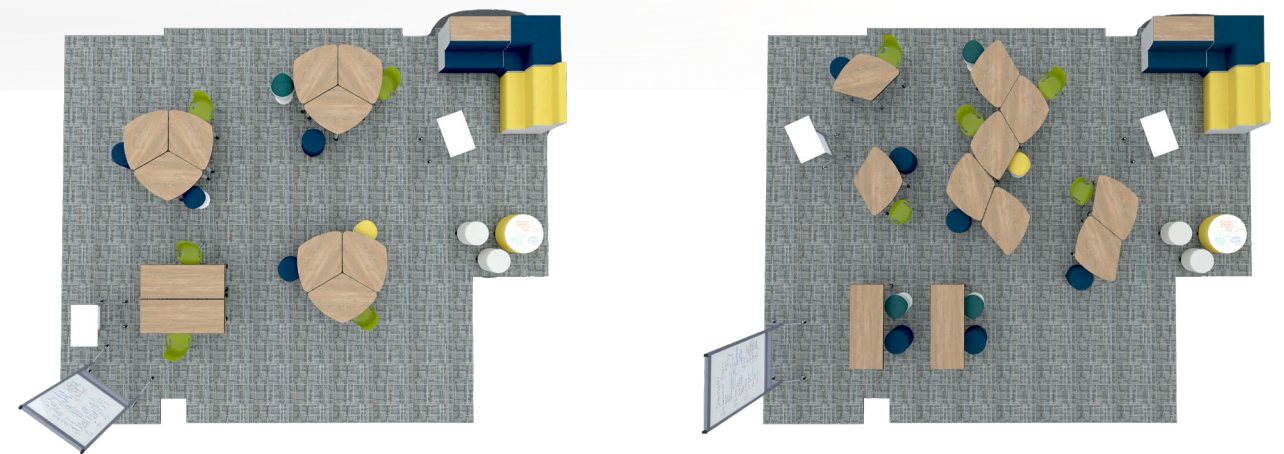

Shown here is our Mia collection that offers five shapes with three different heights at 7"H, 13"H and 17"H, with optional pull handles and casters for easy flexibility and comfort.

Mingle  
Tilted Square Table

Mingle  
Bowed Trapezoid Table

Mingle  
Boomer Table

Elliot Jr.  
Chair

Vella  
Ottoman

Raven  
Round Ottoman

Mingle Tables and Elliot Jr. Chairs

Highlighting our Mingle tables here, with adjustable pin-set legs and casters, it adapts from toddlers to small kids in a variety of configurations with six table top shapes available.

**One classroom, two configurations, using the same Mingle Tables!**