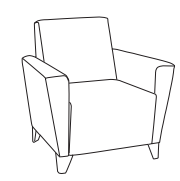

Flair Lounge