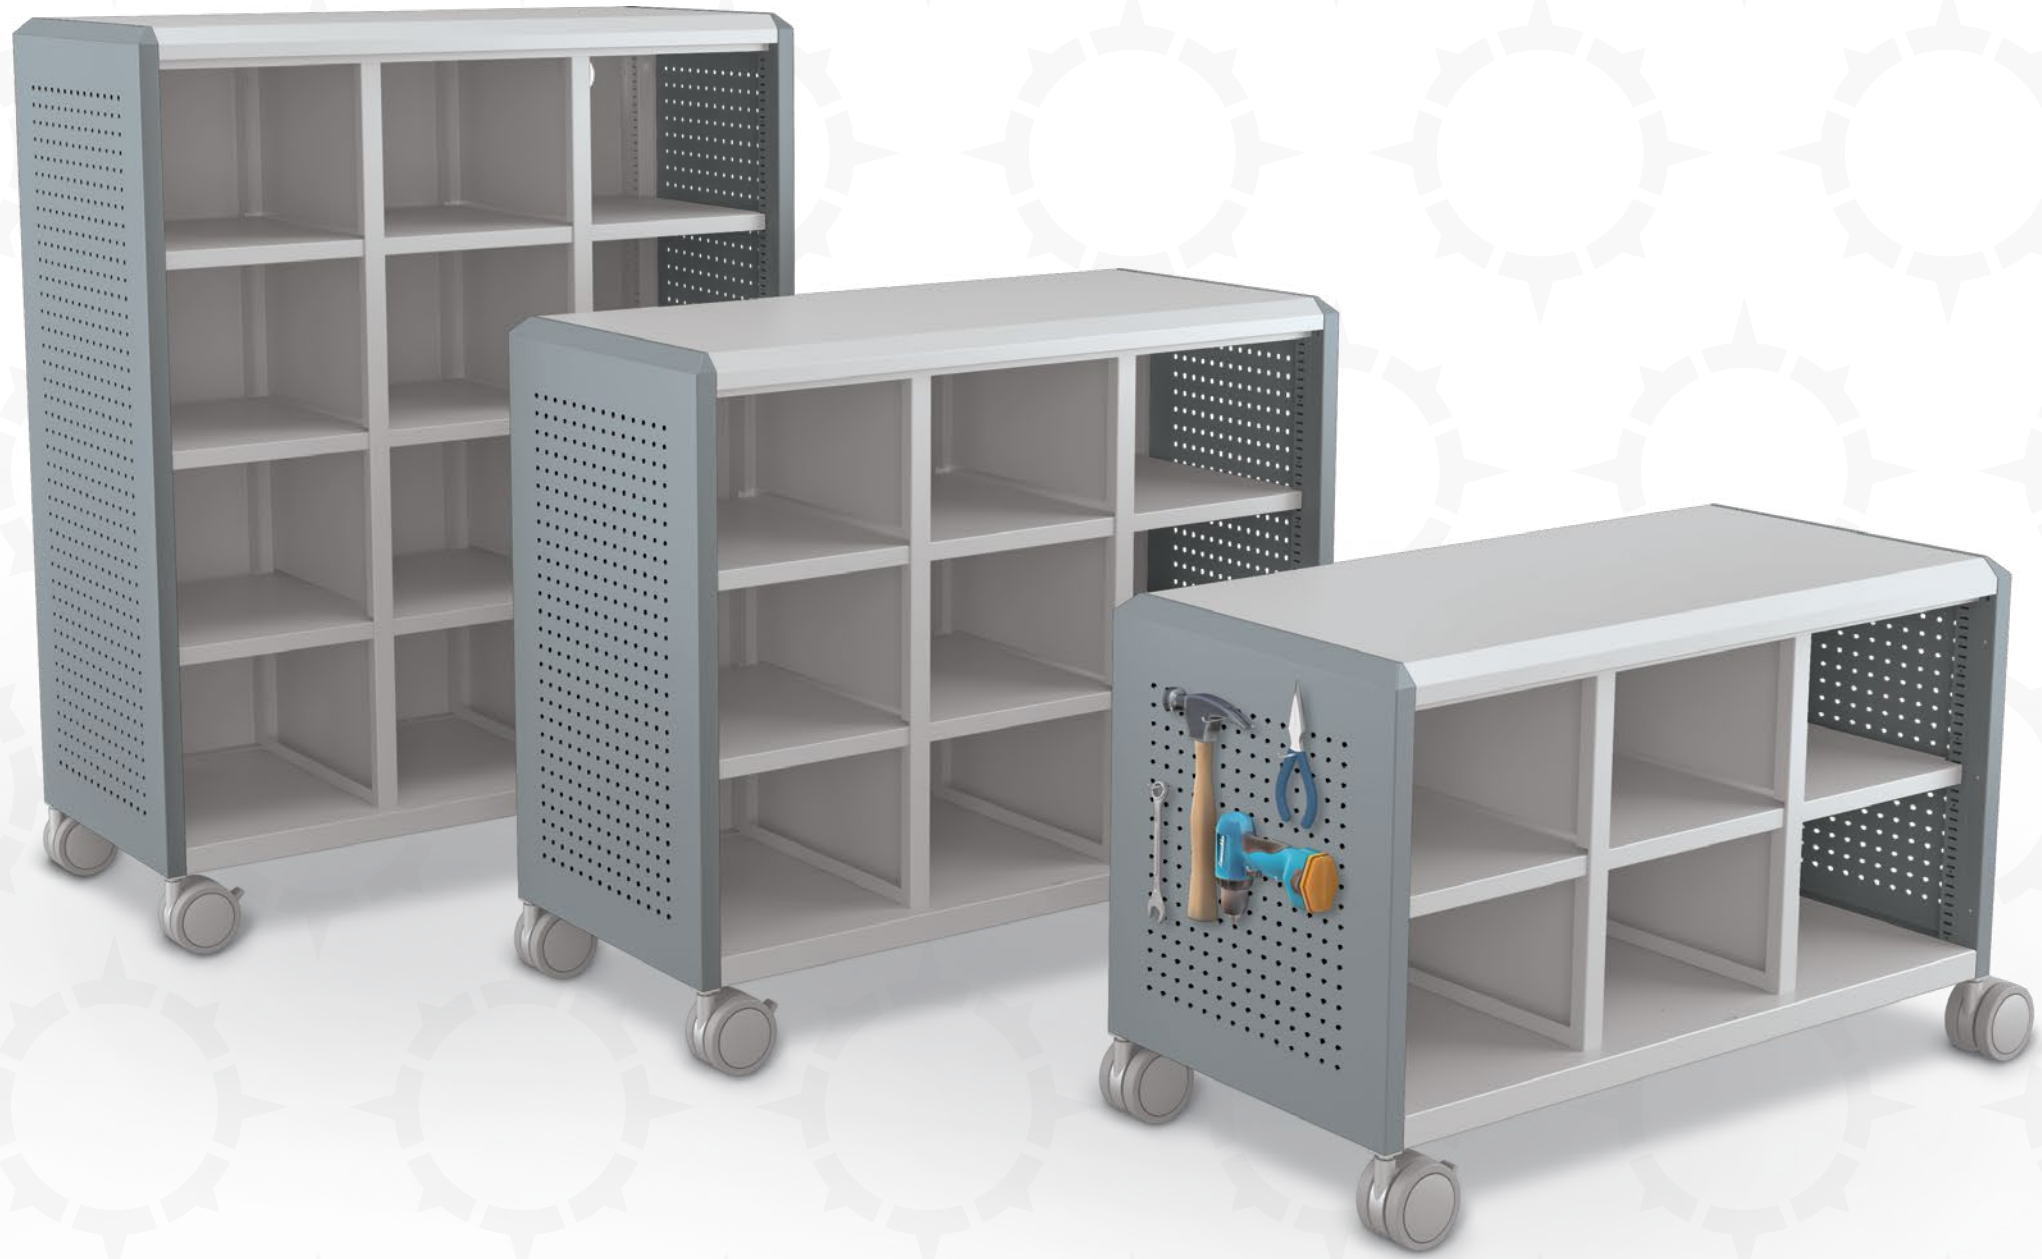

Follow us:

- [instagram.com/mooreco_inc](https://www.instagram.com/mooreco_inc)
- [pinterest.com/moorecoinc](https://www.pinterest.com/moorecoinc)
- [facebook.com/moorecoinc](https://www.facebook.com/moorecoinc)
- [linkedin.com/company/mooreco-inc](https://www.linkedin.com/company/mooreco-inc)
- twitter.com/moorecoinc
- [youtube.com/moorecoinc](https://www.youtube.com/moorecoinc)
- [tiktok.com/@moorecoinc](https://www.tiktok.com/@moorecoinc)