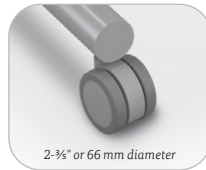

Inklüd Table Options:

	Fixed Height	Adjustable Height	Flip Top	Top Sizes	Grommet Available	Casters or Glides
 C-Leg	29" | 36" | 42"	26"H to 36"H	Yes	36" x 20" to 72" x 30"	Yes	Yes
 T-Leg	29" | 36" | 42"	26"H to 36"H	Yes	36" x 20" to 72" x 30"	Yes	Yes
 X-Base	29" | 36" | 42"	26"H to 36"H	—	30" | 36" | 42" Round or Square	Yes	Yes
 Round Pedestal	29" | 36" | 42"	—	—	30" | 36" | 42" Round	Yes	—
 Squircle Pedestal	29" | 36" | 42"	—	—	30" | 36" | 42" Squircle	Yes	—

All bases are available in three fixed heights (X-base shown above). Add flexibility with an adjustable height base available in all but the pedestal base.

Choose from floor safe nylon glides or dual-wheel casters (two locking) on all C-leg, T-leg, and X-base tables. Optional grommets available on all tabletops.

New squircle shape provides a rounded contour with ample tabletop space for collaboration or socialization.

Pedestal bases maximize room under the table for extra seat and leg space.

High end porcelain steel top option provides superior durability, easy erasability, and accepts magnets.

Flip tops are available on C-leg and T-leg bases, providing compact storage and easy configuration. Upgrade to porcelain steel whiteboard tops and create collaborative brainstorming zones on demand!