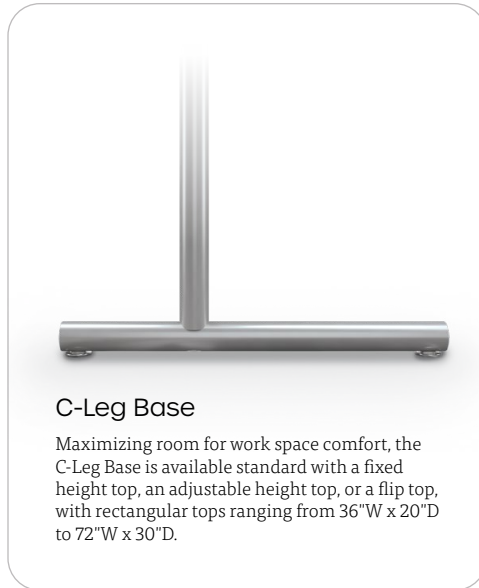

### Edge Band:

### C-Leg Base

Maximizing room for work space comfort, the C-Leg Base is available standard with a fixed height top, an adjustable height top, or a flip top, with rectangular tops ranging from 36"W x 20"D to 72"W x 30"D.

### T-Leg Base

Stable and versatile enough for any function, the T-Leg Base is available standard with a fixed height top, an adjustable height top, or a flip top, with rectangular tops ranging from 36"W x 20"D to 72"W x 30"D.