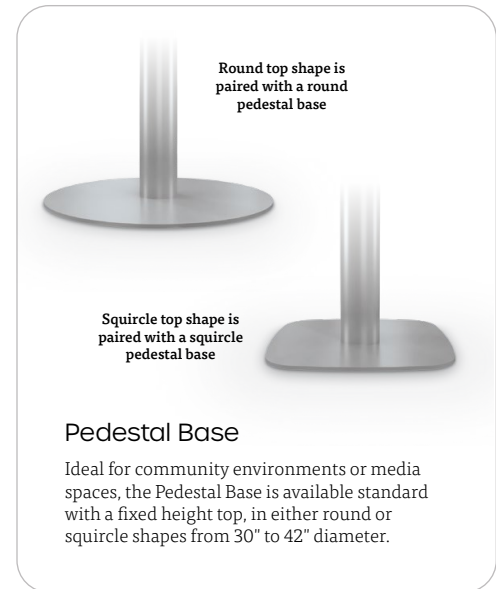

### Edge Band:

### C-Leg Base

Maximizing room for work space comfort, the C-Leg Base is available standard with a fixed height top, an adjustable height top, or a flip top, with rectangular tops ranging from 36"W x 20"D to 72"W x 30"D.

### T-Leg Base

Stable and versatile enough for any function, the T-Leg Base is available standard with a fixed height top, an adjustable height top, or a flip top, with rectangular tops ranging from 36"W x 20"D to 72"W x 30"D.

### X-Base

Useful in instructional or social settings, the X-Base is available standard with a fixed height top or an adjustable height top, in either round or square shapes from 30" to 42" diameter.

Round top shape is paired with a round pedestal base