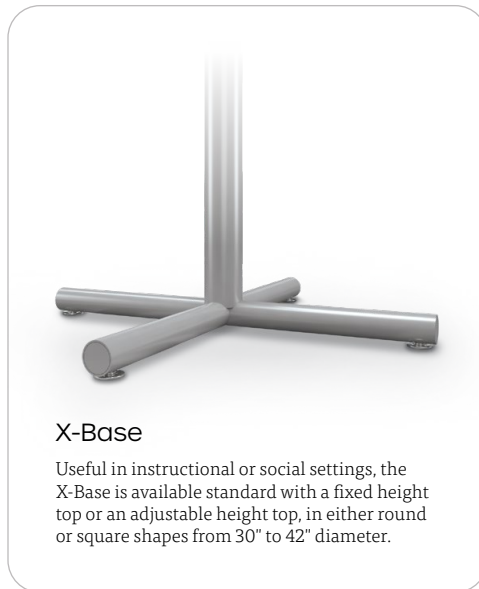

## Base Styles:

### C-Leg Base

Maximizing room for work space comfort, the C-Leg Base is available standard with a fixed height top, an adjustable height top, or a flip top, with rectangular tops ranging from 36"W x 20"D to 72"W x 30"D.

### T-Leg Base

Stable and versatile enough for any function, the T-Leg Base is available standard with a fixed height top, an adjustable height top, or a flip top, with rectangular tops ranging from 36"W x 20"D to 72"W x 30"D.

### X-Base

Useful in instructional or social settings, the X-Base is available standard with a fixed height top or an adjustable height top, in either round or square shapes from 30" to 42" diameter.

Round top shape is paired with a round pedestal base