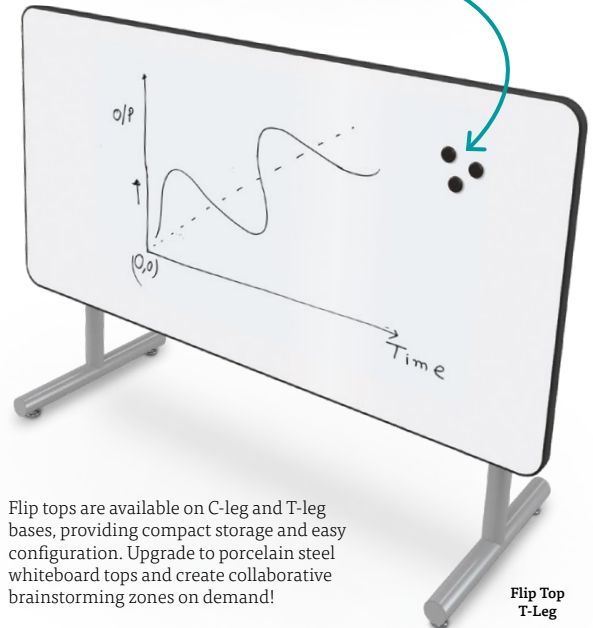

All bases are available in three fixed heights (X-base shown above). Add flexibility with an adjustable height base available in all but the pedestal base.

Choose from floor safe nylon glides or dual-wheel casters (two locking) on all C-leg, T-leg, and X-base tables. Optional grommets available on all tabletops.

New squircle shape provides a rounded contour with ample tabletop space for collaboration or socialization.

Pedestal bases maximize room under the table for extra seat and leg space.

Squircle Pedestal Base

High end porcelain steel top option provides superior durability, easy erasability, and accepts magnets.

Flip tops are available on C-leg and T-leg bases, providing compact storage and easy configuration. Upgrade to porcelain steel whiteboard tops and create collaborative brainstorming zones on demand!